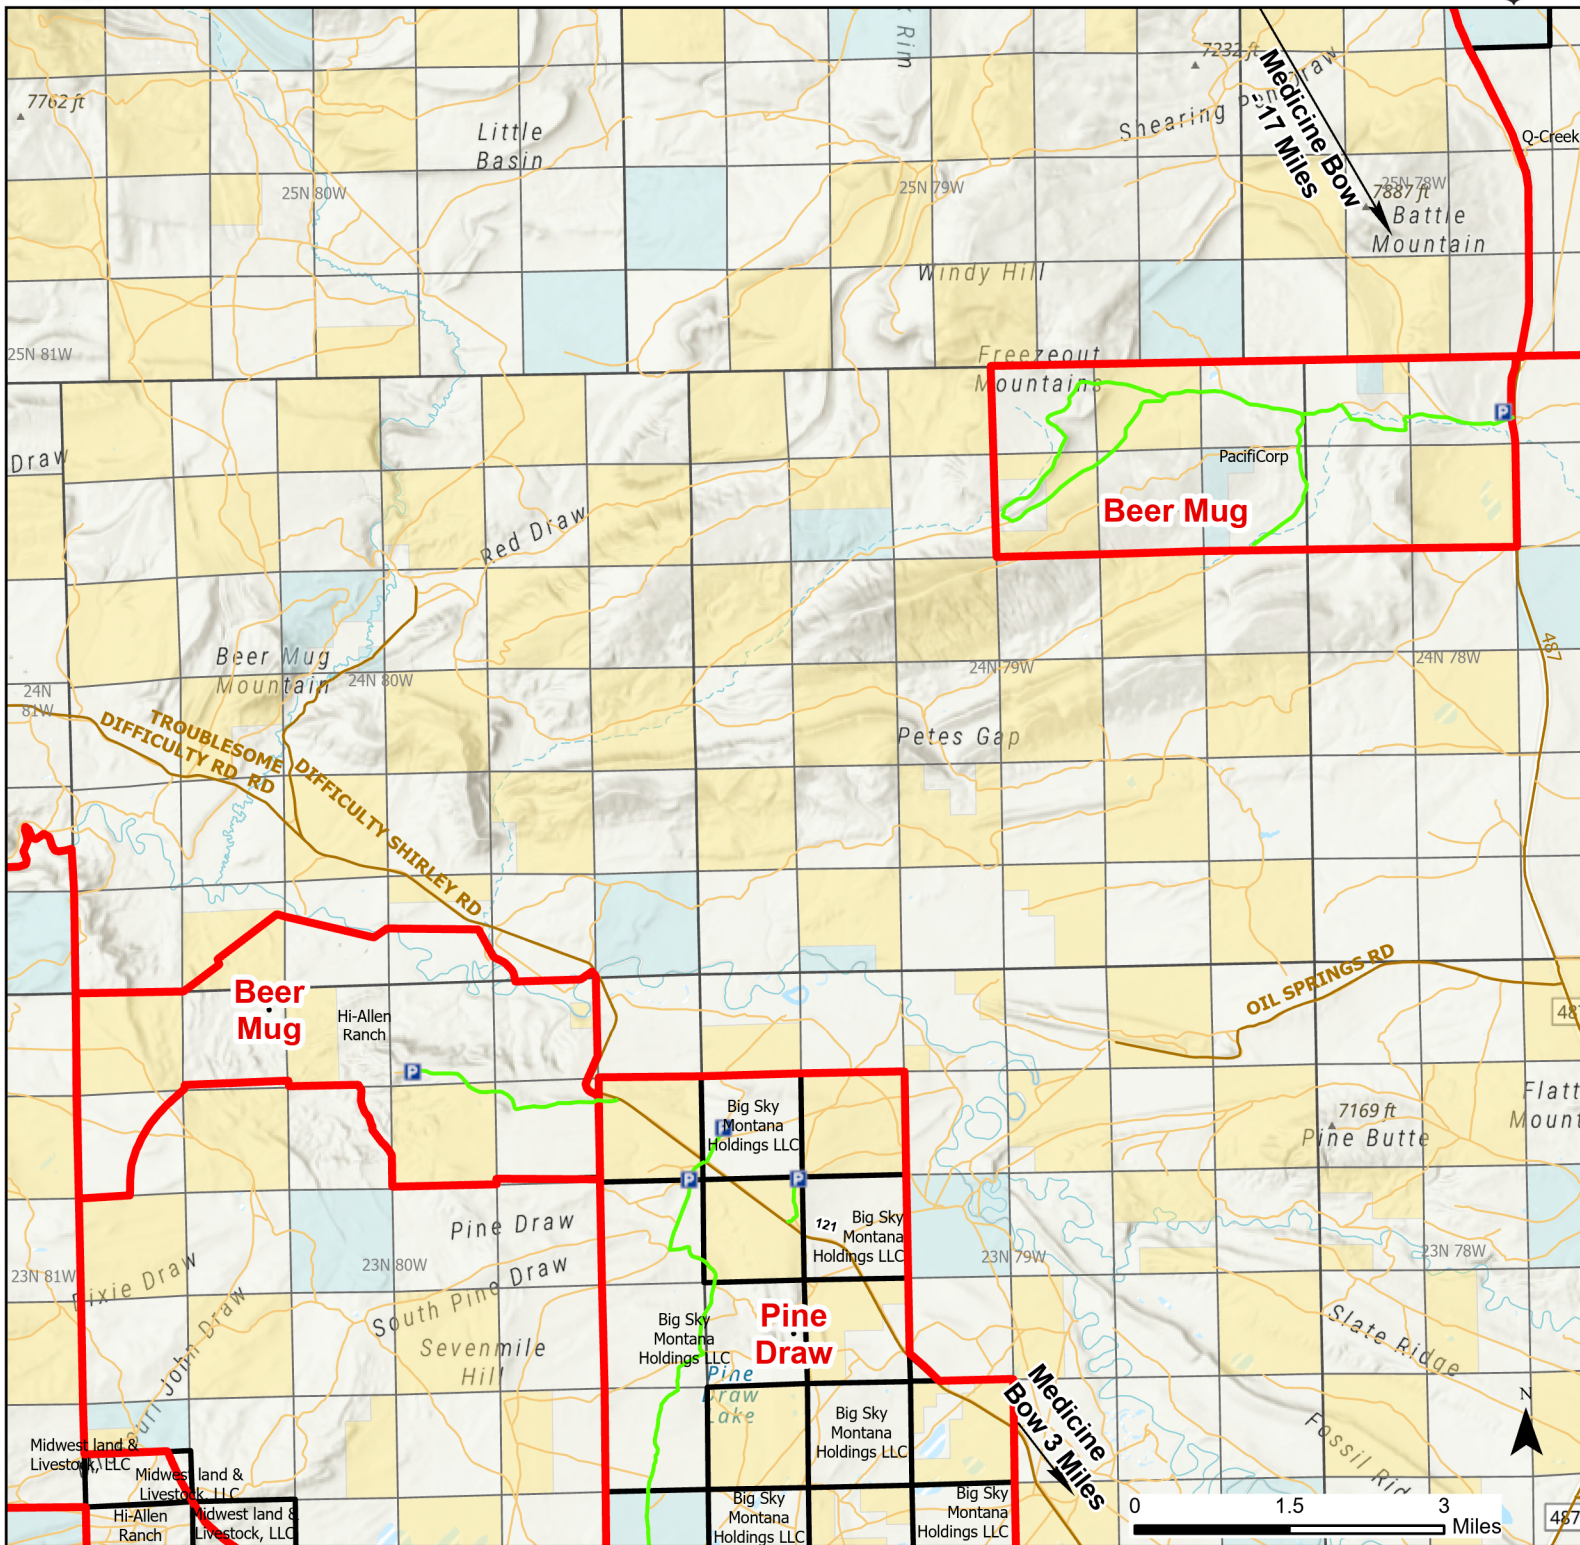

# Beer Mug Hunter Management Area

2023 Hunt  
Season

Parking	Closed Road	Boundary	Limited Range Weapons and Archery	State
Coupon Box	Roads	County Boundaries	Archery Only	DOD
Road Closed	HMA Ownership	Other	CLOSED	BLM
Open Road				Wyoming Game & Fish Dept.
Special Conditions Apply				Forest Service
				Private

Species allowed to hunt: Elk

**See Ranch Rules for More Information and Restrictions**

Hunter Management Area rules apply only to those lands enrolled in the HMA.

This map is for visual use, assistance and general location only, does not represent a survey, and is not to be used for legal conveyance. Hunt Area boundaries are approximate, consult Game and Fish Hunting Regulations for descriptions and restrictions. Access to these private lands for any commercial activity must be gained by contacting the individual landowner(s) directly.